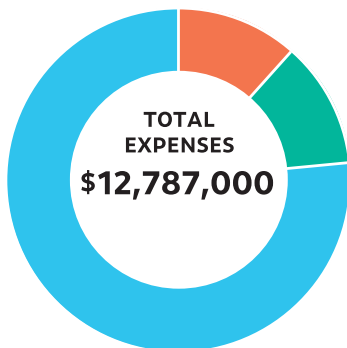

# 2018 Financials

**\$1,473,000**  
General Operating

**\$1,529,000**  
Fundraising/Marketing

**\$9,785,000**  
Programming