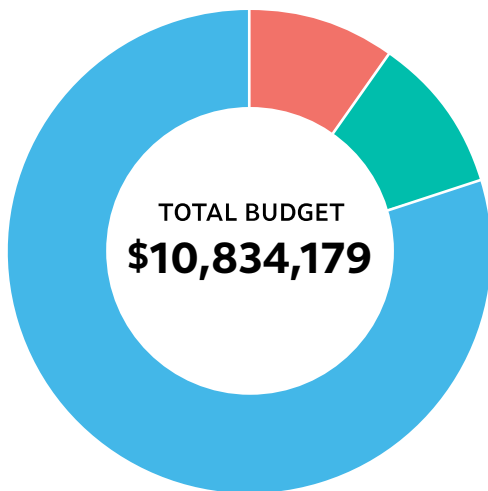

Maximizing Every Contribution

2017

Unaudited 2017 Actuals

MOISHE HOUSE CORE OPERATING COSTS

- **$1,197,443** General Operating
- **$1,310,016** Fundraising/Marketing
- **$8,326,720** Programming